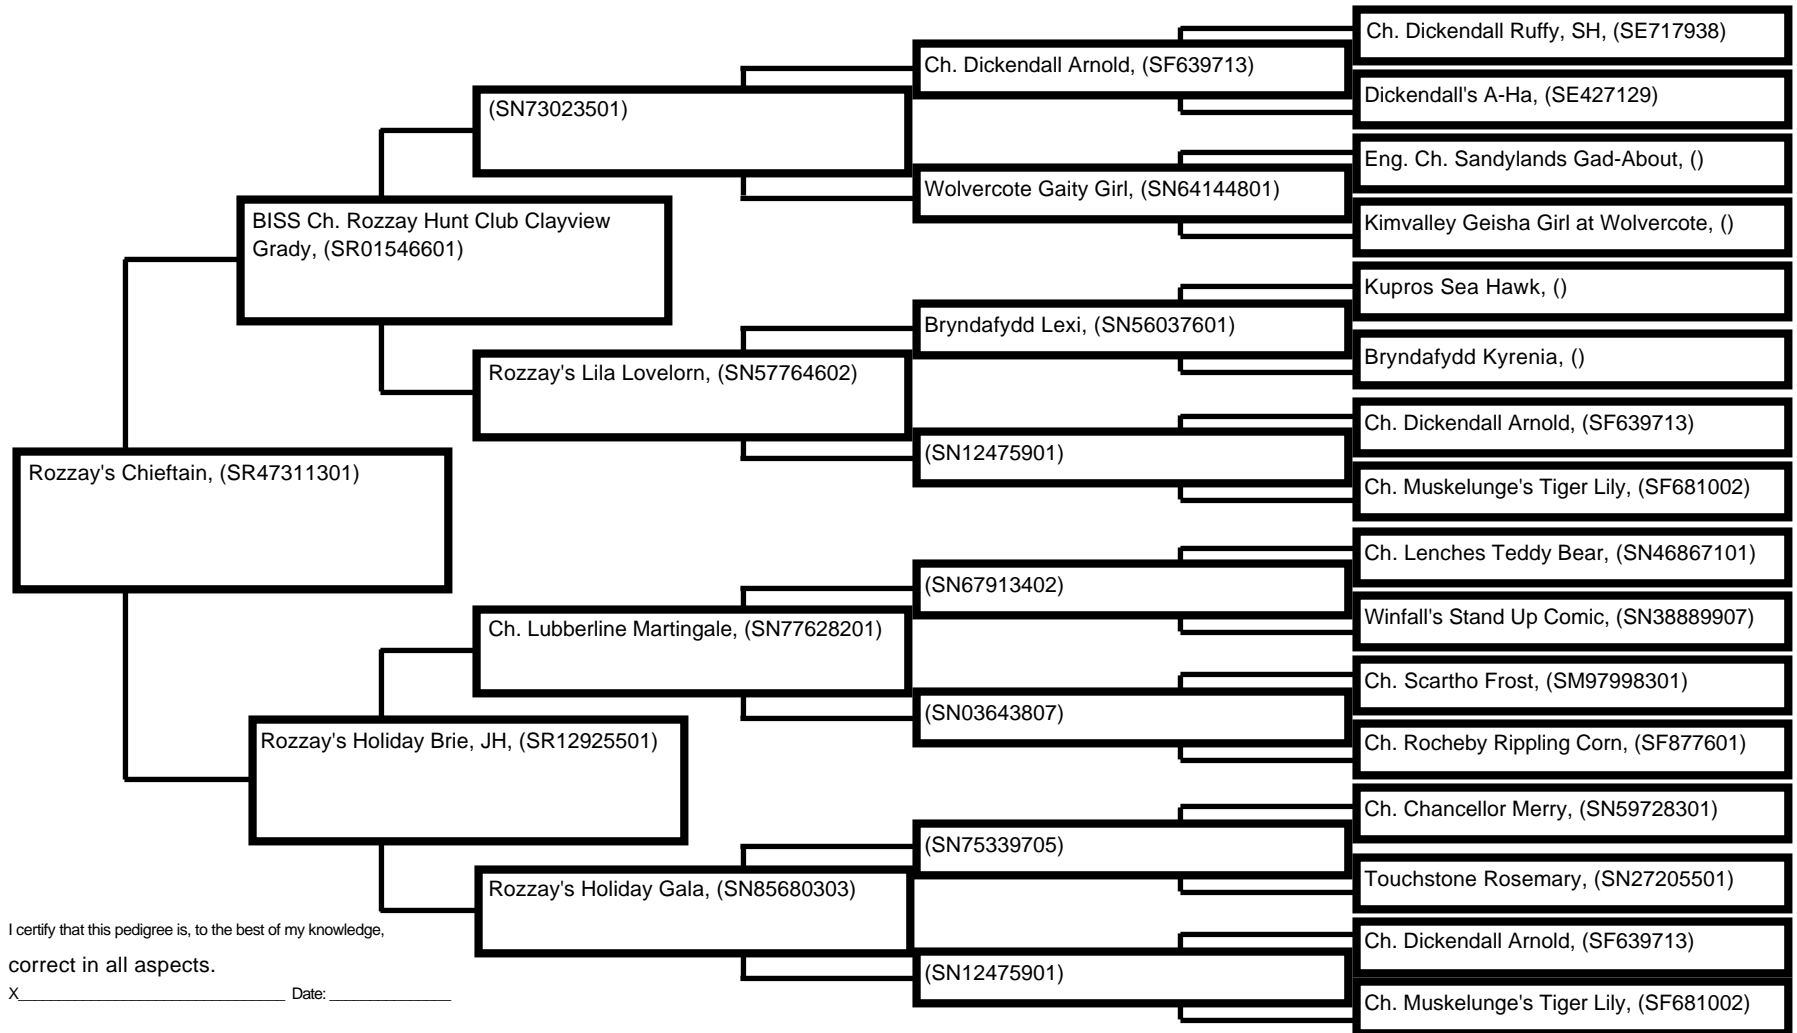

# Pedigree For Rozzay's Chieftain

Mary B. Roseberry  
5920 Long Creek Drive

Rochester, IL 62563  
Phone: 217-498-8071  
Email: (your email address here)

I certify that this pedigree is, to the best of my knowledge,  
correct in all aspects.