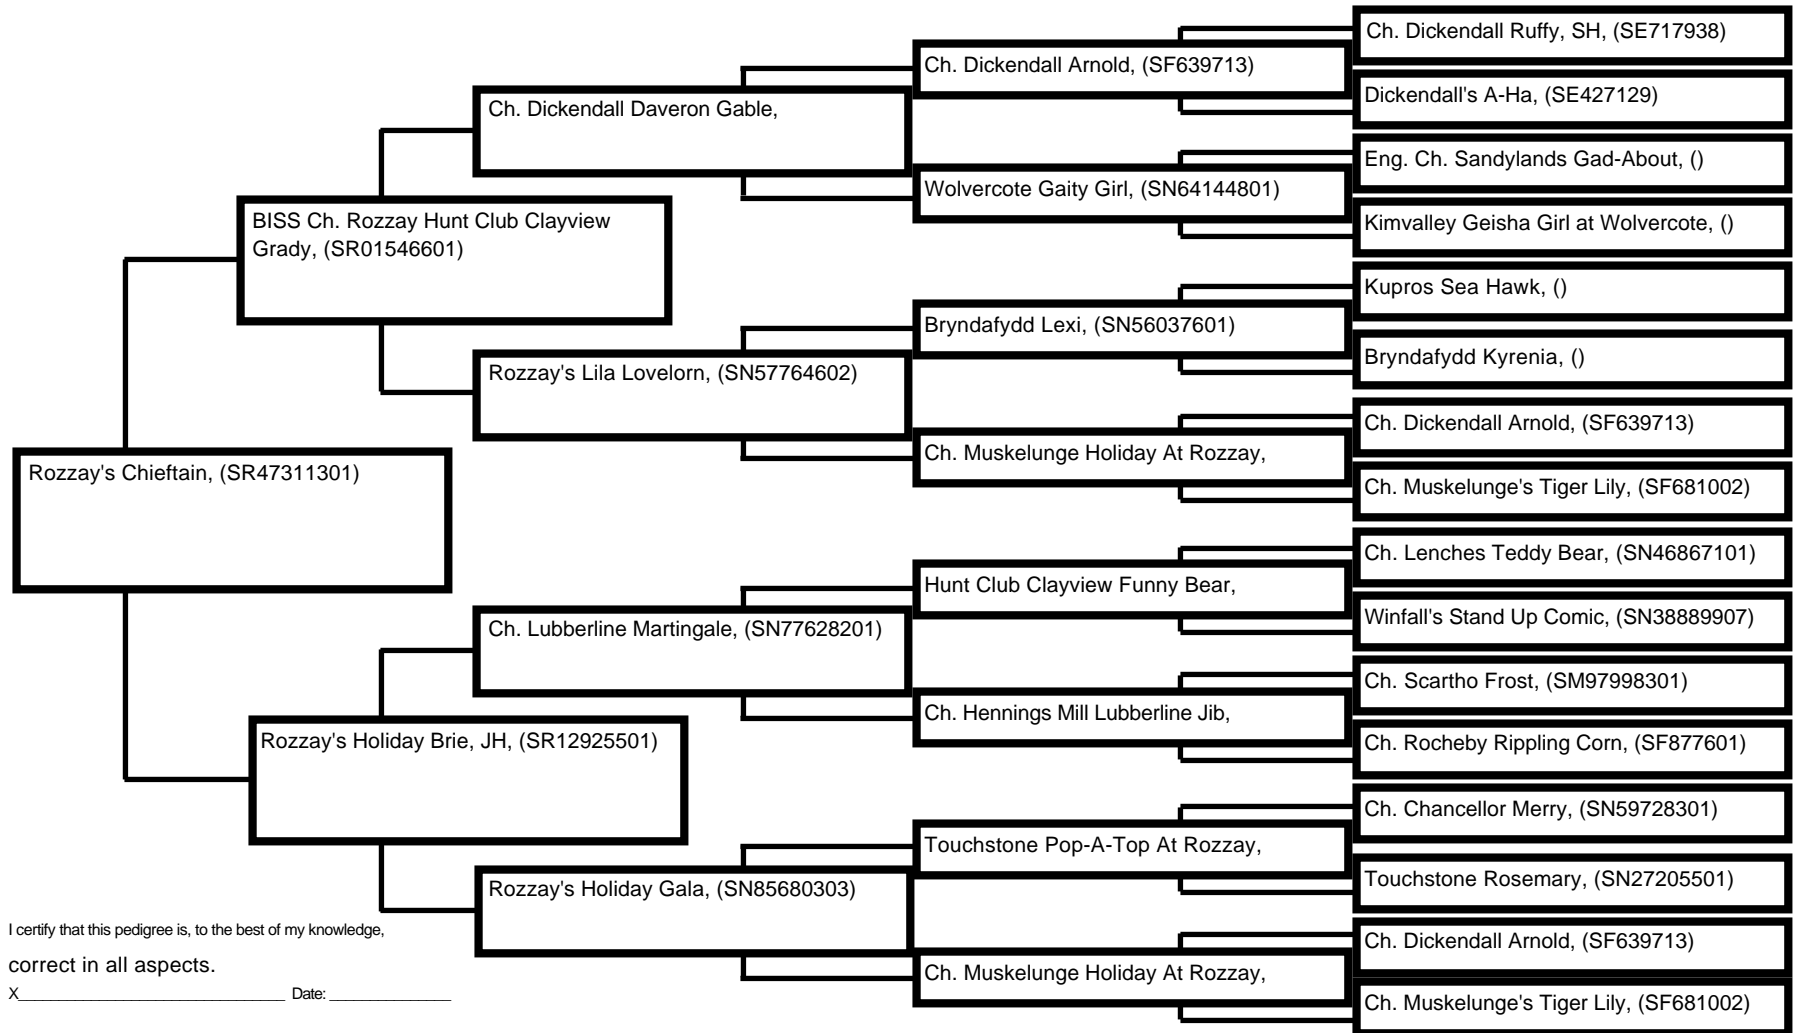

# Pedigree For Rozzay's Chieftain

Mary B. Roseberry  
5920 Long Creek Drive

Rochester, IL 62563  
Phone: 217-498-8071  
Email: (your email address here)

I certify that this pedigree is, to the best of my knowledge,  
correct in all aspects.